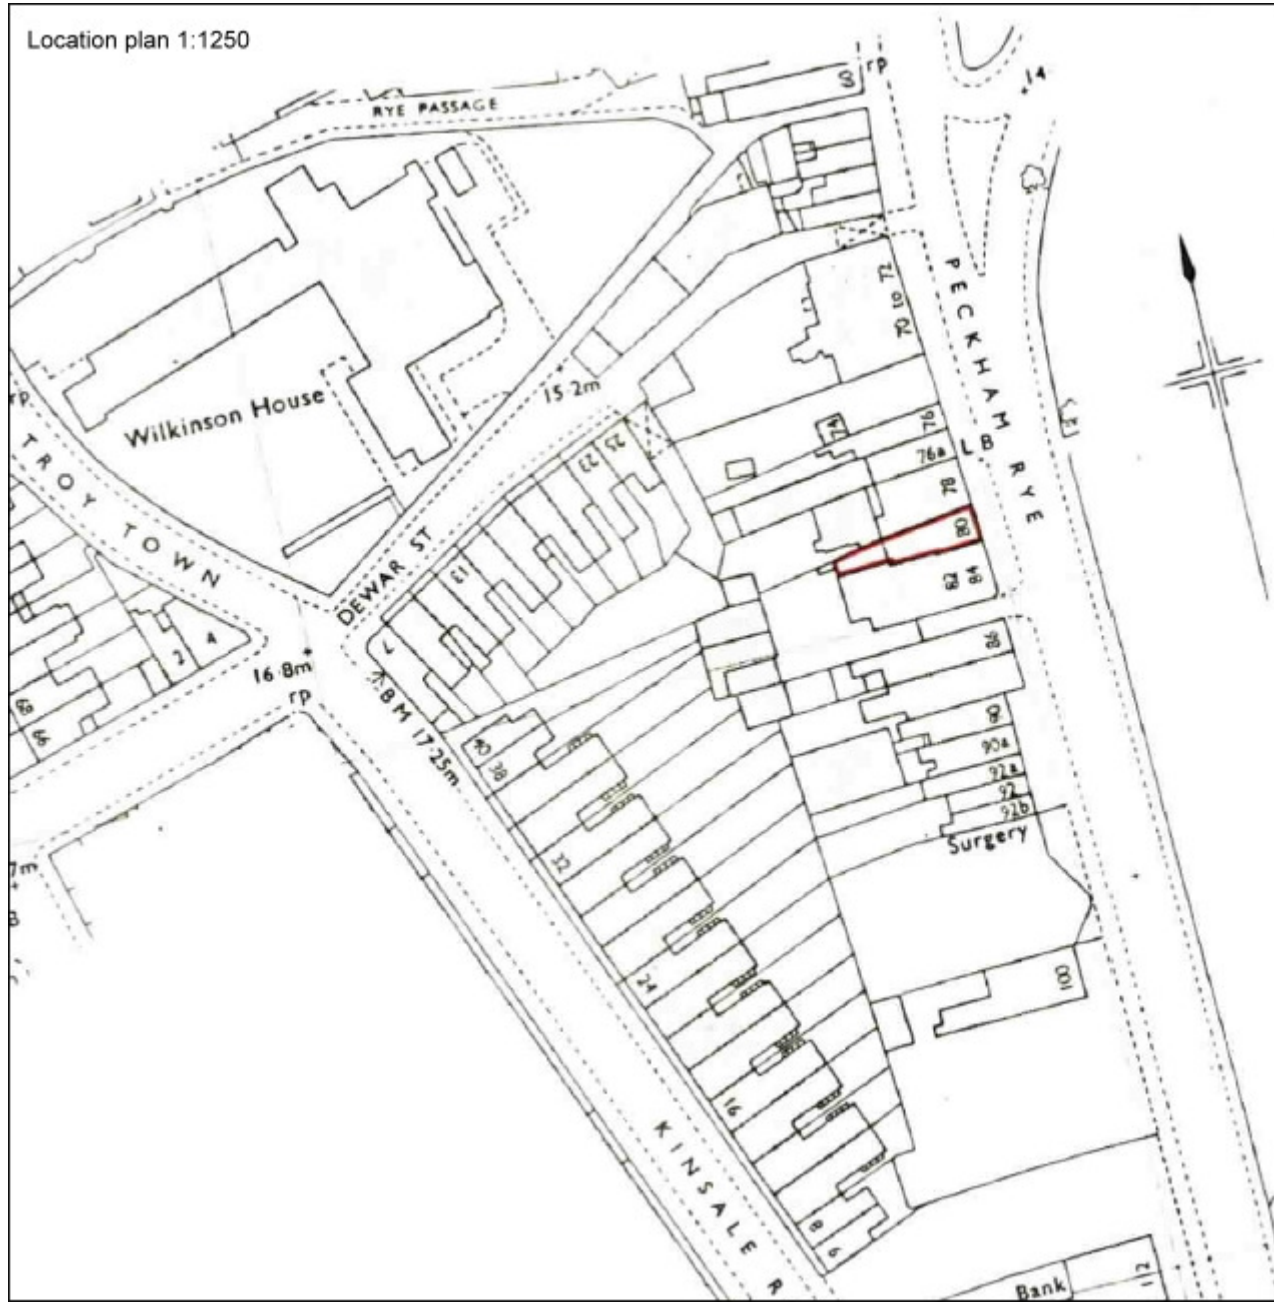

Notes:

Lease Plan :
80 Peckham Rye, London, SE15 4HA

Red outlined areas = extent of demise.

Home Standards Ltd
Sutton Business Centre
Restmor Way, Sutton, SM6 7AH
(W) www.HomeStandards.co.uk
(E) Info@HomeStandards.co.uk
(T) 0208 648 9871
Scale: 1:100
Paper size: A3
Issue date: 25th March 2015
Issue number: 01
Page 1 of 2

Notes:

Red outlined areas = extent of demise.

Lease Plan :
80 Peckham Rye, London, SE15 4HA

Home Standards Ltd
 Sutton Business Centre
 Restmor Way, Sutton, SM6 7AH
 (W) www.HomeStandards.co.uk
 (E) Info@HomeStandards.co.uk
 (T) 0208 648 9871
 Scale: 1:100
 Paper size: A3
 Issue date: 26th March 2015
 Issue number: 01
 Page 2 of 2